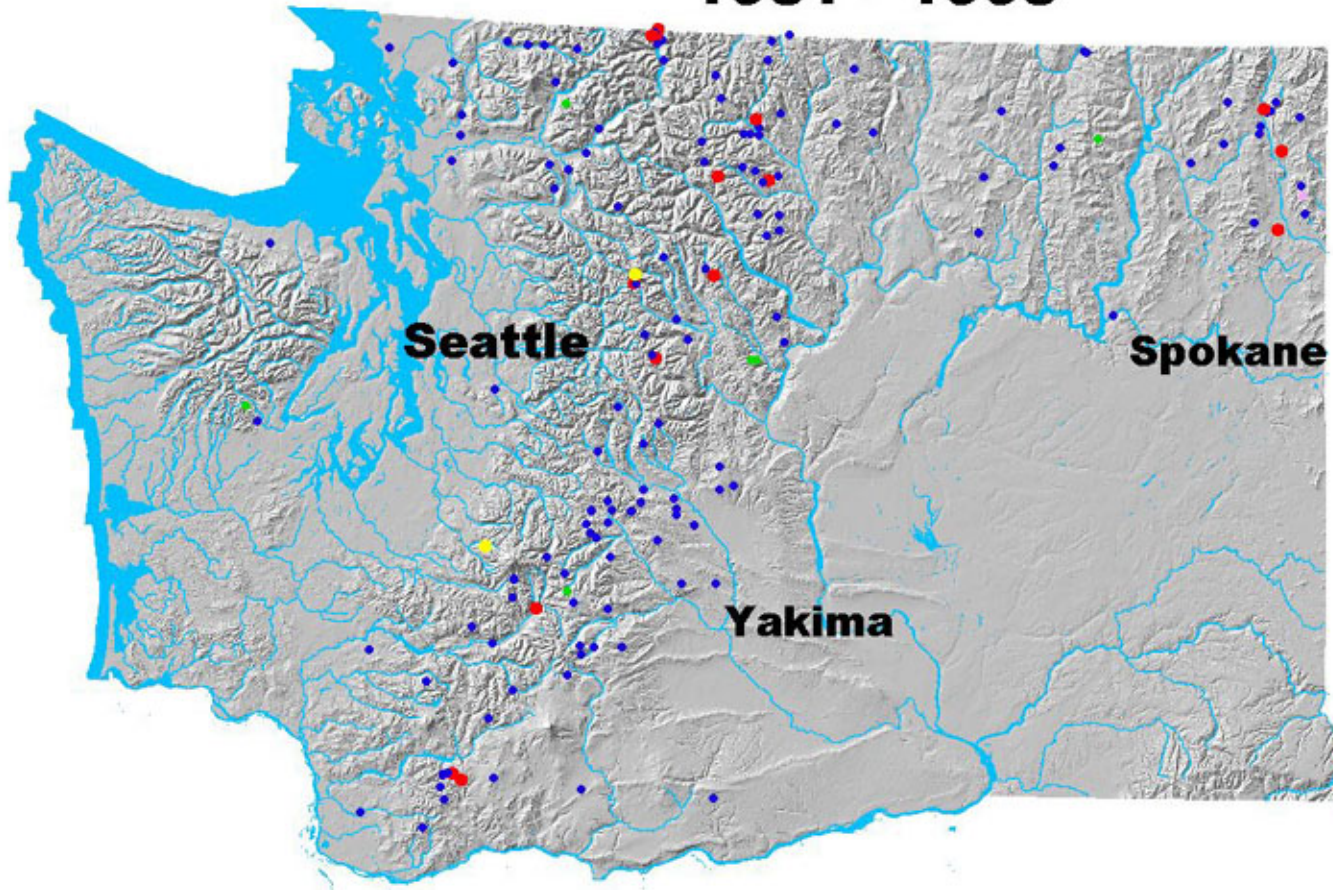

# Gray Wolf Sightings 1981 - 1998

## Gray Wolf Sightings

- Highly reliable sighting
- Moderately reliable sighting
- Possible sighting
- Unverified sighting
- Verified sighting

50 0 50 Miles

Data provided by Washington State Department of Fish and Wildlife.